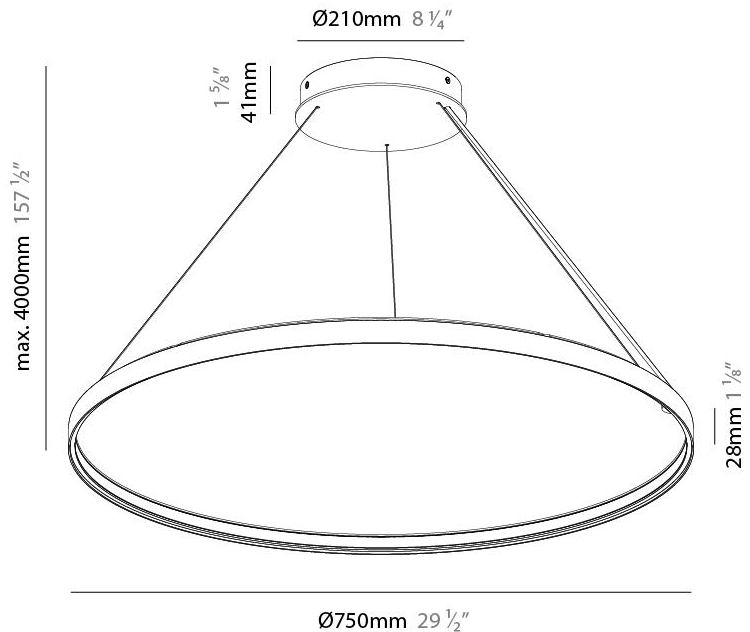

1. To build a product code in our configurator select the specify button on the base model # product page
2. To build a manual product code on this datasheet choose from the options listed below in blue font and add the suffix to the base model #

GENERAL

Series: Glorious Silhouette Acoustic
Partner: Prolicht
Division: Architectural
Installation: Suspension
Product Type: Acoustic
Mounting Location: Ceiling
Light Distribution: Direct

PHYSICAL

Shape: Round
Diameter (mm): 750
Diameter (in): 29 1/2
Height (mm): 28
Height (in): 1 1/8
Weight (kg): 2.7
Fixture Finish: SSR / BKV / CWI / CRY / HAB / UFT / ITA / RUA / FTG / MYG / LOD / PUS / FRO / FUP / KIA / POP / BLS / SPG / MEY / GOH / CHC / COM / ABZ / JAG / OBR / MOS / ROR
Acoustic Finish: SFW / CYW / SEE / SYN / MTS / PMB / TTN / CYB / STO / DPE / BES / SHB / ARE / ANE / VRD / CRF
Fixture Material: Aluminum
Primary Material: Acoustic

ELECTRICAL

Lamp Type: LED
Input Wattage (W): 31
Total Output Wattage (W): 28.2
Dimming: Non-Dimming / 0-10V Dimming / Phase Dimming / DALI Dimming / MATTER Dimming
Driver Included: Yes
Driver Location: Integrated
Driver Type: Constant Current - Universal
Driver Class: Class 2
Input Voltage (V): 120
Constant Current (MA): 1166mA

LED

Color Temperature (°K): 2700 / 3000
Max. Delivered Lumen (lm): 1429 / 1479
Nominal Lumen (lm): 2943 / 3083
CRI: >90 CRI
Lamp Life (hrs): 50000

OPTICAL

RATINGS AND CERTIFICATIONS

Certified By: Certified for North American Standards
IP rating: IP20